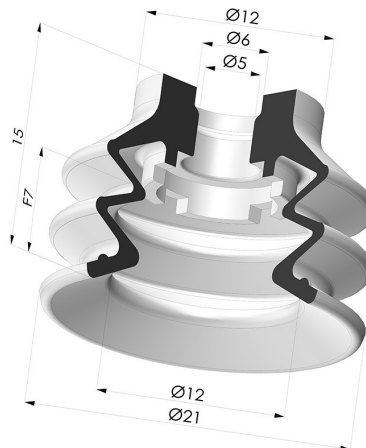

TECHNICAL INFORMATION

Range : Suction cup
Category : With bellows
Series : 96C
Height (in mm) : 15
Shape : 2.5 Bellows
Contact lip diameter : 20 mm
inner barrel diameter : 5mm
Number of bellows : 2.5 Bellows
Horizontal force : 14 N
Vertical force : 7 N
Arrow : 7 mm

Variants:

Variant reference:

96C 20PU A

- Color: Green / Yellow
- Matter: Polyurethane
- Shore Hardness: SH60 / SH30

Related products:

Separable Female Fitting M5

Product reference:
 9PM5-2

Separable Female Fitting M5 - with Filter

Product reference:
 9PM5-2-F

Separable Female Fitting M5 - with Spray Nozzle

Product reference:
 9PM5-2-GIC

Separable Male Fitting 1/8G - with Filter

Product reference:
 9PM18-4-F

Separable Female Fitting 1/8G - with Filter