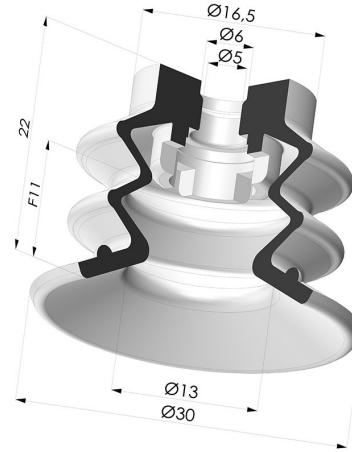

**TECHNICAL INFORMATION**

|                                |              |
|--------------------------------|--------------|
| <b>Range :</b>                 | Suction cup  |
| <b>Category :</b>              | With bellows |
| <b>Series :</b>                | 96C          |
| <b>Height (in mm) :</b>        | 22           |
| <b>Shape :</b>                 | 2.5 Bellows  |
| <b>Contact lip diameter :</b>  | 30 mm        |
| <b>inner barrel diameter :</b> | 5mm          |
| <b>Number of bellows :</b>     | 2.5 Bellows  |
| <b>Horizontal force :</b>      | 27.5 N       |
| <b>Vertical force :</b>        | 14 N         |
| <b>Arrow :</b>                 | 11 mm        |

**Variants:**

Variant reference:  
**96C 30PU A**

- Color: Green / Yellow
- Matter: Polyurethane
- Shore Hardness: SH60 / SH30

**Related products:**

**Separable Female Fitting M5**

Product reference:  
 9PM5-2

**Separable Female Fitting M5 - with Filter**

Product reference:  
 9PM5-2-F

**Separable Female Fitting M5 - with Spray Nozzle**

Product reference:  
 9PM5-2-GIC

**Flexible White Filter Series FIBS Ø 22 mm**

Product reference: FIBS  
 96 30

**Separable Male Fitting 1/8G - with Filter**

Product reference:  
 9PM18-4-F

**Separable Female Fitting 1/8G - with Filter**

Product reference:  
 9PF18-4-F