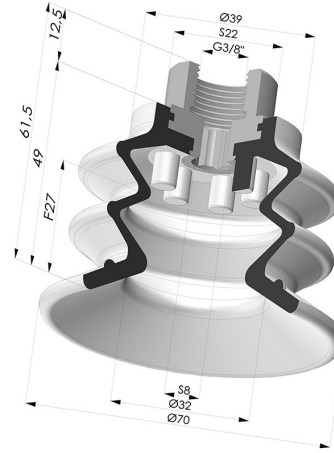

TECHNICAL INFORMATION

Range :	Suction cup
Category :	With bellows
Series :	96C
Height (in mm) :	61.5
Shape :	2.5 Bellows
Contact lip diameter :	70 mm
inner barrel diameter :	Female G3/8"
Number of bellows :	2.5 Bellows
Horizontal force :	154 N
Vertical force :	77 N
Arrow :	27 mm

Variants:

Variant reference:

96C 70PU F38

- Color: Green / Yellow
- Matter: Polyurethane
- Shore Hardness: SH60 / SH30

Related products:

Flexible White Filter Series FIBS Ø 53 mm

Product reference: FIBS 96 70

Bellows Suction Cup 2.5 folds Series 96C, Ø 70 mm

Product reference: 96C 70-- M38