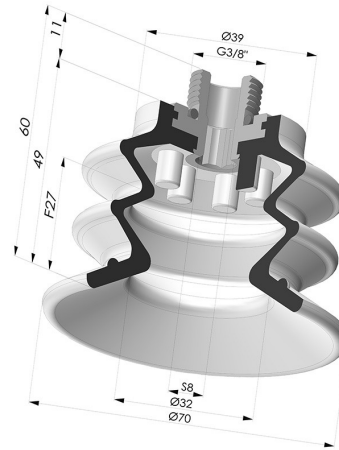

TECHNICAL INFORMATION

Range :	Suction cup
Category :	With bellows
Series :	96C
Height (in mm) :	60
Shape :	2.5 Bellows
Contact lip diameter :	70 mm
inner barrel diameter :	Female G3/8"
Number of bellows :	2.5 Bellows
Horizontal force :	154 N
Vertical force :	77 N
Arrow :	27 mm

Variants:

Variant reference:

96C 70PU M38

- Color: Green / Yellow
- Matter: Polyurethane
- Shore Hardness: SH60 / SH30

Related products:

Bellows Suction Cup 2.5 folds Series 96C, Ø 70 mm
 Product reference: 96C 70-- F38

Flexible White Filter Series FIBS Ø 53 mm
 Product reference: FIBS 96 70