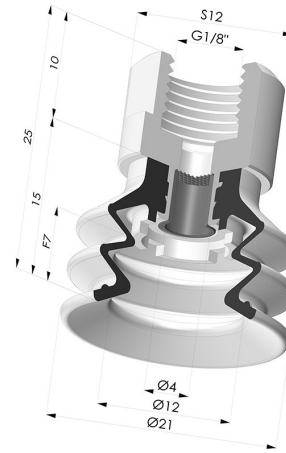

**TECHNICAL INFORMATION**

<b>Range :</b>	Suction cup
<b>Category :</b>	With bellows
<b>Series :</b>	96C
<b>Height (in mm) :</b>	25
<b>Shape :</b>	2.5 Bellows
<b>Contact lip diameter :</b>	20 mm
<b>inner barrel diameter :</b>	Female G1/8"
<b>Number of bellows :</b>	2.5 Bellows
<b>Horizontal force :</b>	14 N
<b>Vertical force :</b>	7 N
<b>Arrow :</b>	7 mm

**Variants:**

Variant reference:  
**96C 20PU F18D-4-F**

- Color: Green / Yellow
- Matter: Polyurethane
- Shore Hardness: SH60 / SH30

**Related products:**

**Bellows Suction Cup 2.5 folds Series 96C, 20 mm Ø**  
 Product reference: 96C 20-- A

**Separable Female Fitting 1/8G - with Filter**  
 Product reference: 9PF18-4-F