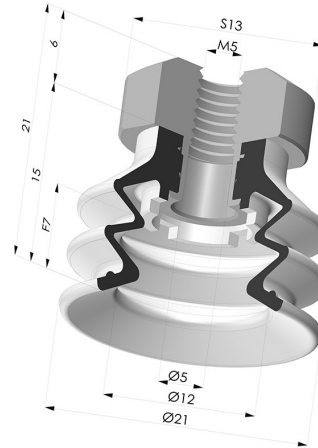

TECHNICAL INFORMATION

Range :	Suction cup
Category :	With bellows
Series :	96C
Height (in mm) :	21
Shape :	2.5 Bellows
Contact lip diameter :	20 mm
inner barrel diameter :	M5
Number of bellows :	2.5 Bellows
Horizontal force :	14 N
Vertical force :	7 N
Arrow :	7 mm

Variants:

Variant reference:
96C 20PU FM5

- Color: Green / Yellow
- Matter: Polyurethane
- Shore Hardness: SH60 / SH30

Related products:

Separable Female Fitting M5

Product reference: 9PM5-2

Bellows Suction Cup 2.5 folds Series 96C, 20 mm Ø

Product reference: 96C 20-- A