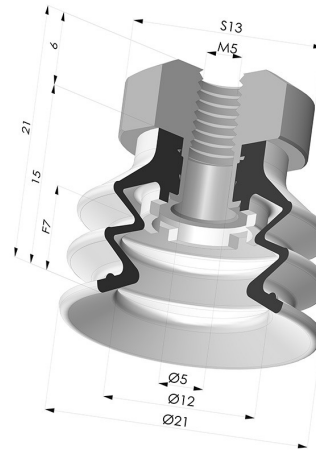

TECHNICAL INFORMATION

Range :	Suction cup
Category :	With bellows
Series :	96C
Height (in mm) :	21
Shape :	2.5 Bellows
Contact lip diameter :	20 mm
inner barrel diameter :	M5
Number of bellows :	2.5 Bellows
Horizontal force :	14 N
Vertical force :	7 N
Arrow :	7 mm

Variants:

Variant reference:
96C 20PU FM5

- Color: Green / Yellow
- Matter: Polyurethane
- Shore Hardness: SH60 / SH30

Related products:

Separable Female Fitting M5

Product reference: 9PM5-2

Bellows Suction Cup 2.5 folds Series 96C, 20 mm Ø

Product reference: 96C 20-- A