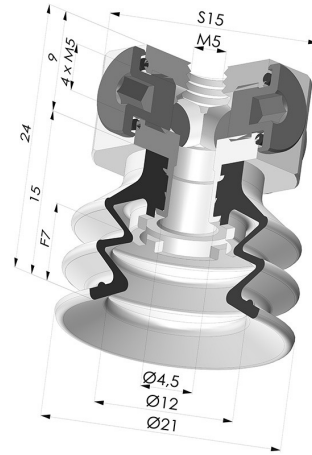

TECHNICAL INFORMATION

Range :	Suction cup
Category :	With bellows
Series :	96C
Height (in mm) :	24
Shape :	2.5 Bellows
Contact lip diameter :	20 mm
inner barrel diameter :	M5
Number of bellows :	2.5 Bellows
Horizontal force :	14 N
Vertical force :	7 N
Arrow :	7 mm

Variants:

Variant reference:

96C 20PU FM5BD

- Color: Green / Yellow
- Matter: Polyurethane
- Shore Hardness: SH60 / SH30

Related products:

Bellows Suction Cup 2.5 folds Series 96C, 20 mm Ø

Product reference: 96C 20-- A