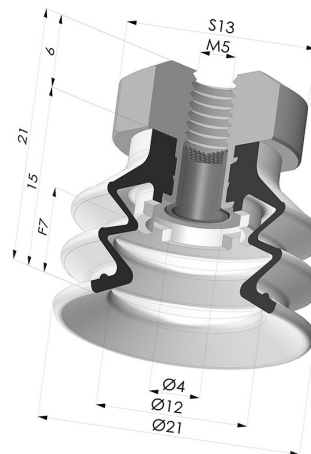

TECHNICAL INFORMATION

Range :	Suction cup
Category :	With bellows
Series :	96C
Height (in mm) :	21
Shape :	2.5 Bellows
Contact lip diameter :	20 mm
inner barrel diameter :	M5
Number of bellows :	2.5 Bellows
Horizontal force :	14 N
Vertical force :	7 N
Arrow :	7 mm

Variants:

Variant reference:
96C 20PU FM5F

- Color: Green / Yellow
- Matter: Polyurethane
- Shore Hardness: SH60 / SH30

Related products:

Separable Female Fitting M5 - with Filter

Product reference: 9PM5-2-F

Bellows Suction Cup 2.5 folds Series 96C, 20 mm Ø

Product reference: 96C 20-- A