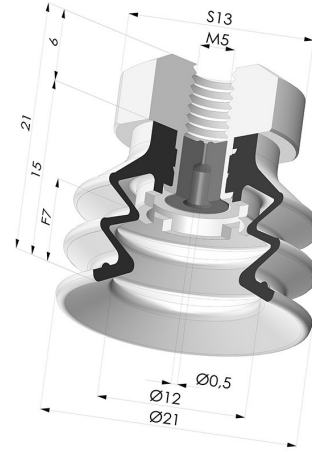

**TECHNICAL INFORMATION**

<b>Range :</b>	Suction cup
<b>Category :</b>	With bellows
<b>Series :</b>	96C
<b>Height (in mm) :</b>	21
<b>Shape :</b>	2.5 Bellows
<b>Contact lip diameter :</b>	20 mm
<b>inner barrel diameter :</b>	M5
<b>Number of bellows :</b>	2.5 Bellows
<b>Horizontal force :</b>	14 N
<b>Vertical force :</b>	7 N
<b>Arrow :</b>	7 mm

**Variants:**

Variant reference:  
**96C 20PU FM5GIC**

- Color: Green / Yellow
- Matter: Polyurethane
- Shore Hardness: SH60 / SH30

**Related products:**

**Separable Female Fitting M5 - with Spray Nozzle**

Product reference: 9PM5-2-GIC

**Bellows Suction Cup 2.5 folds Series 96C, 20 mm Ø**

Product reference: 96C 20-- A