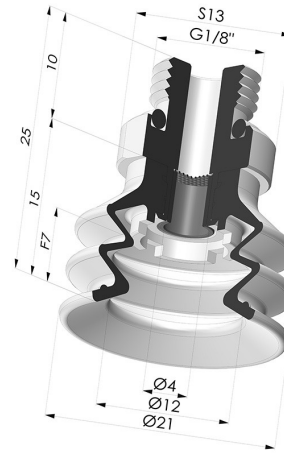

Code : **96C 20-- M18D-4-F**

Bellows Suction Cup 2.5 folds  
 Series 96C, Ø 20 mm

**TECHNICAL INFORMATION**

**Range :** Suction cup  
**Category :** With bellows  
**Series :** 96C  
**Height (in mm) :** 25  
**Shape :** 2.5 Bellows  
**Contact lip diameter :** 20 mm  
**inner barrel diameter :** Male G1/8"  
**Number of bellows :** 2.5 Bellows  
**Horizontal force :** 14 N  
**Vertical force :** 7 N  
**Arrow :** 7 mm

**Variants:**

Variant reference:

**96C 20PU M18D-4-F**

- Color: Green / Yellow
- Matter: Polyurethane
- Shore Hardness: SH60 / SH30

**Related products:**

**Bellows Suction Cup 2.5 folds Series 96C, 20 mm Ø**

Product reference: 96C 20-- A

**Separable Male Fitting 1/8G - with Filter**

Product reference: 9PM18-4-F