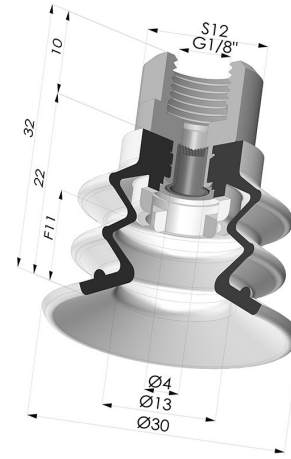

TECHNICAL INFORMATION

Range :	Suction cup
Category :	With bellows
Series :	96C
Height (in mm) :	32
Shape :	2.5 Bellows
Contact lip diameter :	30 mm
inner barrel diameter :	Female G1/8"
Number of bellows :	2.5 Bellows
Horizontal force :	27.5 N
Vertical force :	14 N
Arrow :	11 mm

Variants:

Variant reference:

96C 30PU F18D-4-F

- Color: Green / Yellow
- Matter: Polyurethane
- Shore Hardness: SH60 / SH30

Related products:

Bellows Suction Cup 2.5 folds Series 96C, Ø 30 mm
 Product reference: 96C 30-- A

Flexible White Filter Series FIBS Ø 22 mm
 Product reference: FIBS 96 30

Separable Female Fitting 1/8G - with Filter
 Product reference: 9PF18-4-F