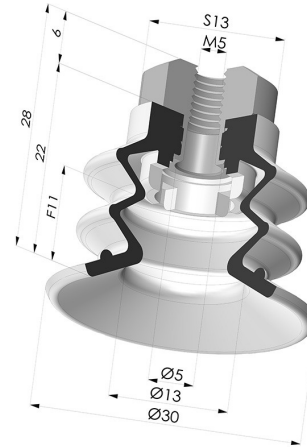

**TECHNICAL INFORMATION**

<b>Range :</b>	Suction cup
<b>Category :</b>	With bellows
<b>Series :</b>	96C
<b>Height (in mm) :</b>	28
<b>Shape :</b>	2.5 Bellows
<b>Contact lip diameter :</b>	30 mm
<b>inner barrel diameter :</b>	M5
<b>Number of bellows :</b>	2.5 Bellows
<b>Horizontal force :</b>	27.5 N
<b>Vertical force :</b>	14 N
<b>Arrow :</b>	11 mm

**Variants:**

Variant reference:  
**96C 30PU FM5**

- Color: Green / Yellow
- Matter: Polyurethane
- Shore Hardness: SH60 / SH30

**Related products:**

**Separable Female Fitting M5**

Product reference: 9PM5-2

**Bellows Suction Cup 2.5 folds Series 96C, Ø 30 mm**

Product reference: 96C 30-- A

**Flexible White Filter Series FIBS Ø 22 mm**

Product reference: FIBS 96 30