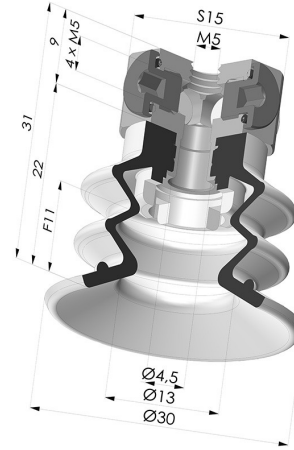

**TECHNICAL INFORMATION**

<b>Range :</b>	Suction cup
<b>Category :</b>	With bellows
<b>Series :</b>	96C
<b>Height (in mm) :</b>	31
<b>Shape :</b>	2.5 Bellows
<b>Contact lip diameter :</b>	30 mm
<b>inner barrel diameter :</b>	M5
<b>Number of bellows :</b>	2.5 Bellows
<b>Horizontal force :</b>	27.5 N
<b>Vertical force :</b>	14 N
<b>Arrow :</b>	11 mm

**Variants:**

Variant reference:

**96C 30PU FM5BD**

- Color: Green / Yellow
- Matter: Polyurethane
- Shore Hardness: SH60 / SH30

**Related products:**

**Bellows Suction Cup 2.5 folds Series 96C, Ø 30 mm**

Product reference: 96C 30-- A

**Flexible White Filter Series FIBS Ø 22 mm**

Product reference: FIBS 96 30