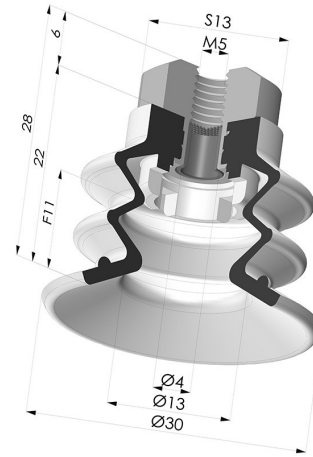

**TECHNICAL INFORMATION**

<b>Range :</b>	Suction cup
<b>Category :</b>	With bellows
<b>Series :</b>	96C
<b>Height (in mm) :</b>	28
<b>Shape :</b>	2.5 Bellows
<b>Contact lip diameter :</b>	30 mm
<b>inner barrel diameter :</b>	M5
<b>Number of bellows :</b>	2.5 Bellows
<b>Horizontal force :</b>	27.5 N
<b>Vertical force :</b>	14 N
<b>Arrow :</b>	11 mm

**Variants:**

Variant reference:

**96C 30PU FM5F**

- Color: Green / Yellow
- Matter: Polyurethane
- Shore Hardness: SH60 / SH30

**Related products:**

**Separable Female Fitting M5 - with Filter**

Product reference: 9PM5-2-F

**Bellows Suction Cup 2.5 folds Series 96C, Ø 30 mm**

Product reference: 96C 30-- A

**Flexible White Filter Series FIBS Ø 22 mm**

Product reference: FIBS 96 30