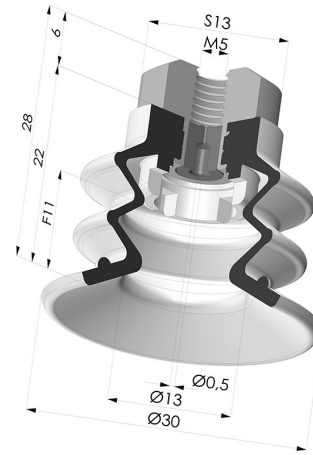

**TECHNICAL INFORMATION**

<b>Range :</b>	Suction cup
<b>Category :</b>	With bellows
<b>Series :</b>	96C
<b>Height (in mm) :</b>	28
<b>Shape :</b>	2.5 Bellows
<b>Contact lip diameter :</b>	30 mm
<b>inner barrel diameter :</b>	M5
<b>Number of bellows :</b>	2.5 Bellows
<b>Horizontal force :</b>	27.5 N
<b>Vertical force :</b>	14 N
<b>Arrow :</b>	11 mm

**Variants:**

Variant reference:  
**96C 30PU FM5GIC**

- Color: Green / Yellow
- Matter: Polyurethane
- Shore Hardness: SH60 / SH30

**Related products:**

**Separable Female Fitting M5 - with  
 Spray Nozzle**

Product reference: 9PM5-2-GIC

**Bellows Suction Cup 2.5 folds Series  
 96C, Ø 30 mm**

Product reference: 96C 30-- A

**Flexible White Filter Series FIBS Ø 22  
 mm**

Product reference: FIBS 96 30