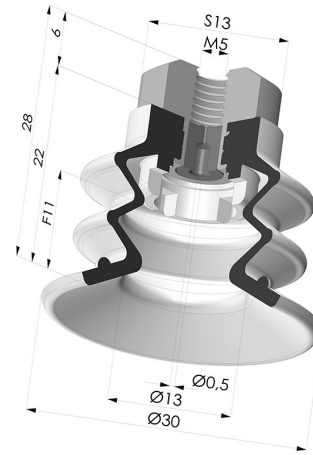

TECHNICAL INFORMATION

Range :	Suction cup
Category :	With bellows
Series :	96C
Height (in mm) :	28
Shape :	2.5 Bellows
Contact lip diameter :	30 mm
inner barrel diameter :	M5
Number of bellows :	2.5 Bellows
Horizontal force :	27.5 N
Vertical force :	14 N
Arrow :	11 mm

Variants:

Variant reference:
96C 30PU FM5GIC

- Color: Green / Yellow
- Matter: Polyurethane
- Shore Hardness: SH60 / SH30

Related products:

**Separable Female Fitting M5 - with
 Spray Nozzle**

Product reference: 9PM5-2-GIC

**Bellows Suction Cup 2.5 folds Series
 96C, Ø 30 mm**

Product reference: 96C 30-- A

**Flexible White Filter Series FIBS Ø 22
 mm**

Product reference: FIBS 96 30