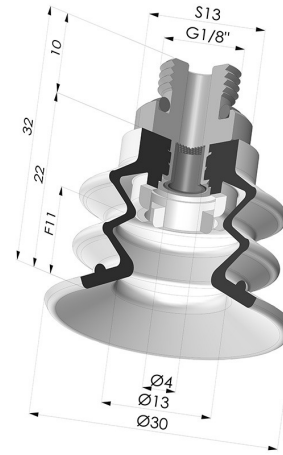

TECHNICAL INFORMATION

Range :	Suction cup
Category :	With bellows
Series :	96C
Height (in mm) :	32
Shape :	2.5 Bellows
Contact lip diameter :	30 mm
inner barrel diameter :	Female G1/8"
Number of bellows :	2.5 Bellows
Horizontal force :	27.5 N
Vertical force :	14 N
Arrow :	11 mm

Variants:

Variant reference:

96C 30PU M18D-4-F

- Color: Green / Yellow
- Matter: Polyurethane
- Shore Hardness: SH60 / SH30

Related products:

Bellows Suction Cup 2.5 folds Series 96C, Ø 30 mm
 Product reference: 96C 30-- A

Flexible White Filter Series FIBS Ø 22 mm
 Product reference: FIBS 96 30

Separable Male Fitting 1/8G - with Filter
 Product reference: 9PM18-4-F