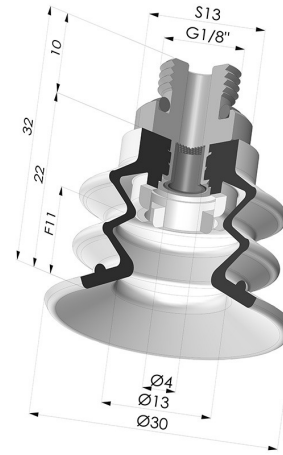

TECHNICAL INFORMATION

Range :	Suction cup
Category :	With bellows
Series :	96C
Height (in mm) :	32
Shape :	2.5 Bellows
Contact lip diameter :	30 mm
inner barrel diameter :	Female G1/8"
Number of bellows :	2.5 Bellows
Horizontal force :	27.5 N
Vertical force :	14 N
Arrow :	11 mm

Variants:

Variant reference:

96C 30PU M18D-4-F

- Color: Green / Yellow
- Matter: Polyurethane
- Shore Hardness: SH60 / SH30

Related products:

Bellows Suction Cup 2.5 folds Series 96C, Ø 30 mm

Product reference: 96C 30-- A

Flexible White Filter Series FIBS Ø 22 mm

Product reference: FIBS 96 30

Separable Male Fitting 1/8G - with Filter

Product reference: 9PM18-4-F