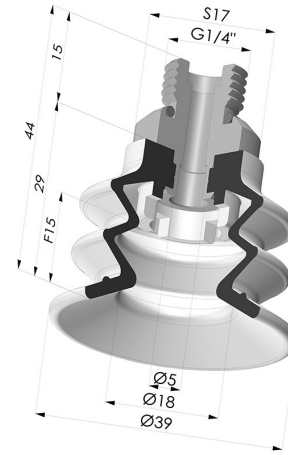

TECHNICAL INFORMATION

Range :	Suction cup
Category :	With bellows
Series :	96C
Height (in mm) :	44
Shape :	2.5 Bellows
Contact lip diameter :	40 mm
inner barrel diameter :	Male G1/4"
Number of bellows :	2.5 Bellows
Horizontal force :	49 N
Vertical force :	24.5 N
Arrow :	15 mm

Variants:

Variant reference:

96C 40PU 14D-2

- Color: Green / Yellow
- Matter: Polyurethane
- Shore Hardness: SH60 / SH30

Related products:

Separable Male Fitting 1/4G

Product reference: 9M14-2

Flexible White Filter Series FIBS Ø 29 mm

Product reference: FIBS 96 40

Bellows Suction Cup 2.5 folds Series 96C, Ø 40 mm

Product reference: 96C 40-- 18D-2