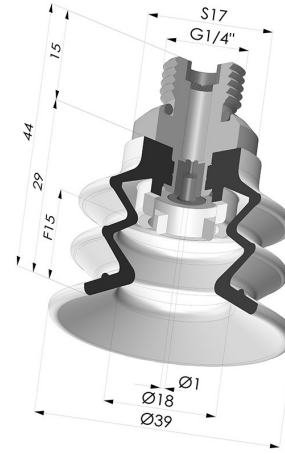

TECHNICAL INFORMATION

Range :	Suction cup
Category :	With bellows
Series :	96C
Height (in mm) :	44
Shape :	2.5 Bellows
Contact lip diameter :	40 mm
inner barrel diameter :	Male G1/4"
Number of bellows :	2.5 Bellows
Horizontal force :	49 N
Vertical force :	24.5 N
Arrow :	15 mm

Variants:

Variant reference:

96C 40PU 14D-2-GIC

- Color: Green / Yellow
- Matter: Polyurethane
- Shore Hardness: SH60 / SH30

Related products:

Separable Male Fitting 1/4G - with Spray Nozzle

Product reference: 9M14-2-GIC

Bellows Suction Cup 2.5 folds Series 96C, Ø 40 mm

Product reference: 96C 40-- A

Flexible White Filter Series FIBS Ø 29 mm

Product reference: FIBS 96 40