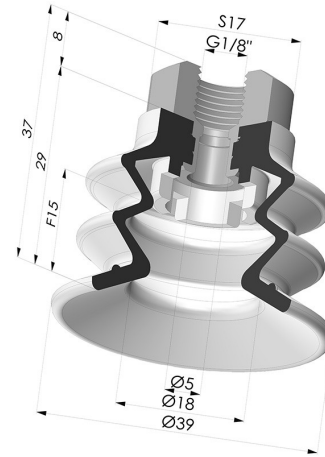

TECHNICAL INFORMATION

Range :	Suction cup
Category :	With bellows
Series :	96C
Height (in mm) :	37
Shape :	2.5 Bellows
Contact lip diameter :	40 mm
inner barrel diameter :	Female G1/8"
Number of bellows :	2.5 Bellows
Horizontal force :	49 N
Vertical force :	24.5 N
Arrow :	15 mm

Variants:

Variant reference:

96C 40PU 18D-2

- Color: Green / Yellow
- Matter: Polyurethane
- Shore Hardness: SH60 / SH30

Related products:

Separable Female Fitting 1/8G

Product reference: 9M18-2

Bellows Suction Cup 2.5 folds Series 96C, Ø 40 mm

Product reference: 96C 40-- A

Flexible White Filter Series FIBS Ø 29 mm

Product reference: FIBS 96 40