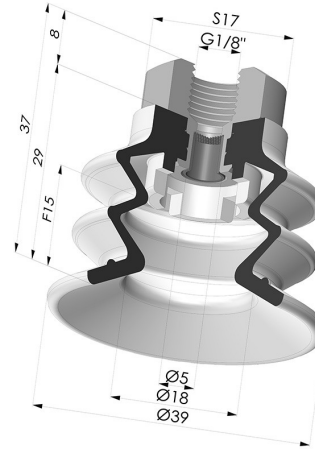

TECHNICAL INFORMATION

Range :	Suction cup
Category :	With bellows
Series :	96C
Height (in mm) :	37
Shape :	2.5 Bellows
Contact lip diameter :	40 mm
inner barrel diameter :	Female G1/8"
Number of bellows :	2.5 Bellows
Horizontal force :	49 N
Vertical force :	24.5 N
Arrow :	15 mm

Variants:

Variant reference:
96C 40PU 18D-2-F

- Color: Green / Yellow
- Matter: Polyurethane
- Shore Hardness: SH60 / SH30

Related products:

Separable Female Fitting 1/8G - with Filter

Product reference: 9M18-2-F

Bellows Suction Cup 2.5 folds Series 96C, Ø 40 mm

Product reference: 96C 40-- A

Flexible White Filter Series FIBS Ø 29 mm

Product reference: FIBS 96 40