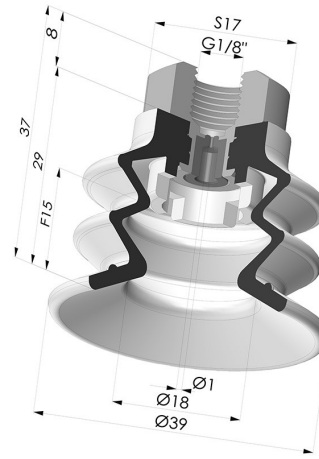

**TECHNICAL INFORMATION**

<b>Range :</b>	Suction cup
<b>Category :</b>	With bellows
<b>Series :</b>	96C
<b>Height (in mm) :</b>	37
<b>Shape :</b>	2.5 Bellows
<b>Contact lip diameter :</b>	40 mm
<b>inner barrel diameter :</b>	Female G1/8"
<b>Number of bellows :</b>	2.5 Bellows
<b>Horizontal force :</b>	49 N
<b>Vertical force :</b>	24.5 N
<b>Arrow :</b>	15 mm

**Variants:**

Variant reference:

**96C 40PU 18D-2-GIC**

- Color: Green / Yellow
- Matter: Polyurethane
- Shore Hardness: SH60 / SH30

**Related products:**

**Separable Female Fitting 1/8G - with Spray Nozzle**

Product reference: 9M18-2-GIC

**Bellows Suction Cup 2.5 folds Series 96C, Ø 40 mm**

Product reference: 96C 40-- A

**Flexible White Filter Series FIBS Ø 29 mm**

Product reference: FIBS 96 40