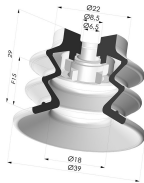

TECHNICAL INFORMATION

Range :	Suction cup
Category :	With bellows
Series :	96C
Height (in mm) :	47
Shape :	2.5 Bellows
Contact lip diameter :	40 mm
inner barrel diameter :	Female G1/8"
Number of bellows :	2.5 Bellows
Horizontal force :	49 N
Vertical force :	24.5 N
Arrow :	15 mm

Variants:

Variant reference:

96C 40PU 18D-3-BD

- Color: Green / Yellow
- Matter: Polyurethane
- Shore Hardness: SH60 / SH30

Related products:

Separable Female Fitting 1/8G - with 5 Outputs

Product reference: 9M18-3

Bellows Suction Cup 2.5 folds Series 96C, Ø 40 mm

Product reference: 96C 40-- A

Flexible White Filter Series FIBS Ø 29 mm

Product reference: FIBS 96 40