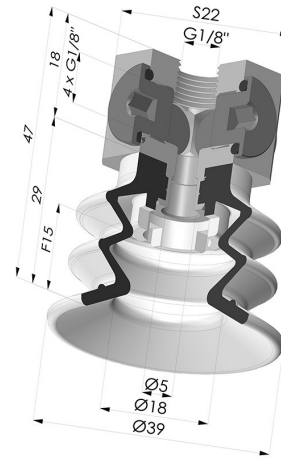

TECHNICAL INFORMATION

Range :	Suction cup
Category :	With bellows
Series :	96C
Height (in mm) :	47
Shape :	2.5 Bellows
Contact lip diameter :	40 mm
inner barrel diameter :	Female G1/8"
Number of bellows :	2.5 Bellows
Horizontal force :	49 N
Vertical force :	24.5 N
Arrow :	15 mm

Variants:

Variant reference:

96C 40PU 18D-3-BD

- Color: Green / Yellow
- Matter: Polyurethane
- Shore Hardness: SH60 / SH30

Related products:

Separable Female Fitting 1/8G - with 5 Outputs

Product reference: 9M18-3

Bellows Suction Cup 2.5 folds Series 96C, Ø 40 mm

Product reference: 96C 40-- A

Flexible White Filter Series FIBS Ø 29 mm

Product reference: FIBS 96 40