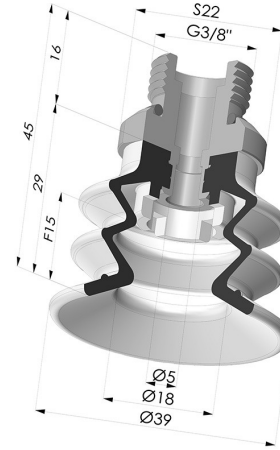

TECHNICAL INFORMATION

Range :	Suction cup
Category :	With bellows
Series :	96C
Height (in mm) :	45
Shape :	2.5 Bellows
Contact lip diameter :	40 mm
inner barrel diameter :	Male G3/8"
Number of bellows :	2.5 Bellows
Horizontal force :	49 N
Vertical force :	24.5 N
Arrow :	15 mm

Variants:

Variant reference:

96C 40PU 38D-2

- Color: Green / Yellow
- Matter: Polyurethane
- Shore Hardness: SH60 / SH30

Related products:

Separable Male Fitting 3/8G

Product reference: 9M38-2

Bellows Suction Cup 2.5 folds Series 96C, Ø 40 mm

Product reference: 96C 40-- A

Flexible White Filter Series FIBS Ø 29 mm

Product reference: FIBS 96 40