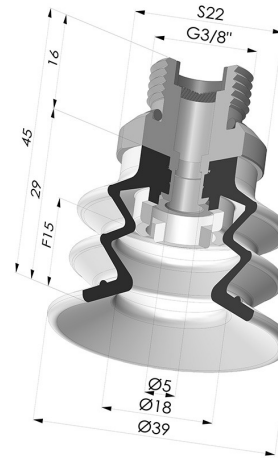

TECHNICAL INFORMATION

Range :	Suction cup
Category :	With bellows
Series :	96C
Height (in mm) :	45
Shape :	2.5 Bellows
Contact lip diameter :	40 mm
inner barrel diameter :	Male G3/8"
Number of bellows :	2.5 Bellows
Horizontal force :	49 N
Vertical force :	24.5 N
Arrow :	15 mm

Variants:

Variant reference:
96C 40PU 38D-2-F

- Color: Green / Yellow
- Matter: Polyurethane
- Shore Hardness: SH60 / SH30

Related products:

Separable Male Fitting 3/8G - with Filter

Product reference: 9M38-2-F

Bellows Suction Cup 2.5 folds Series 96C, Ø 40 mm

Product reference: 96C 40-- A

Flexible White Filter Series FIBS Ø 29 mm

Product reference: FIBS 96 40