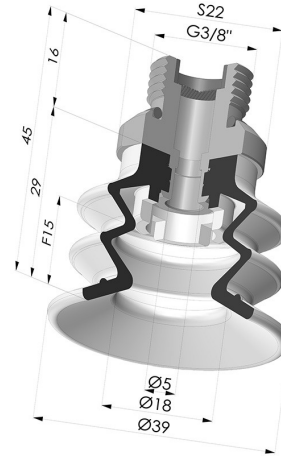

TECHNICAL INFORMATION

Range :	Suction cup
Category :	With bellows
Series :	96C
Height (in mm) :	45
Shape :	2.5 Bellows
Contact lip diameter :	40 mm
inner barrel diameter :	Male G3/8"
Number of bellows :	2.5 Bellows
Horizontal force :	49 N
Vertical force :	24.5 N
Arrow :	15 mm

Variants:

Variant reference:
96C 40PU 38D-2-F

- Color: Green / Yellow
- Matter: Polyurethane
- Shore Hardness: SH60 / SH30

Related products:

Separable Male Fitting 3/8G - with Filter

Product reference: 9M38-2-F

Bellows Suction Cup 2.5 folds Series 96C, Ø 40 mm

Product reference: 96C 40-- A

Flexible White Filter Series FIBS Ø 29 mm

Product reference: FIBS 96 40