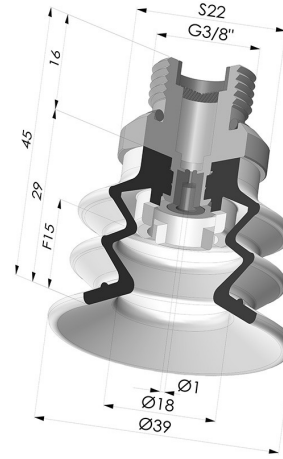

TECHNICAL INFORMATION

Range :	Suction cup
Category :	With bellows
Series :	96C
Height (in mm) :	45
Shape :	2.5 Bellows
Contact lip diameter :	40 mm
inner barrel diameter :	Male G3/8"
Number of bellows :	2.5 Bellows
Horizontal force :	49 N
Vertical force :	24.5 N
Arrow :	15 mm

Variants:

Variant reference:

96C 40PU 38D-2-GIC

- Color: Green / Yellow
- Matter: Polyurethane
- Shore Hardness: SH60 / SH30

Related products:

Separable Male Fitting 3/8G - with Spray Nozzle

Product reference: 9M38-2-GIC

Bellows Suction Cup 2.5 folds Series 96C, Ø 40 mm

Product reference: 96C 40-- A

Flexible White Filter Series FIBS Ø 29 mm

Product reference: FIBS 96 40