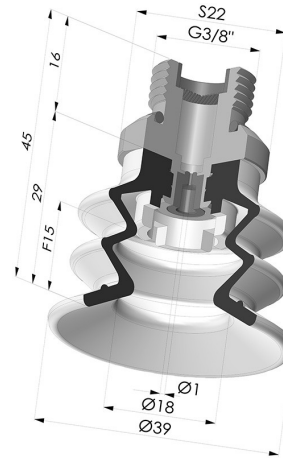

TECHNICAL INFORMATION

Range :	Suction cup
Category :	With bellows
Series :	96C
Height (in mm) :	45
Shape :	2.5 Bellows
Contact lip diameter :	40 mm
inner barrel diameter :	Male G3/8"
Number of bellows :	2.5 Bellows
Horizontal force :	49 N
Vertical force :	24.5 N
Arrow :	15 mm

Variants:

Variant reference:

96C 40PU 38D-2-GIC

- Color: Green / Yellow
- Matter: Polyurethane
- Shore Hardness: SH60 / SH30

Related products:

Separable Male Fitting 3/8G - with Spray Nozzle

Product reference: 9M38-2-GIC

Bellows Suction Cup 2.5 folds Series 96C, Ø 40 mm

Product reference: 96C 40-- A

Flexible White Filter Series FIBS Ø 29 mm

Product reference: FIBS 96 40