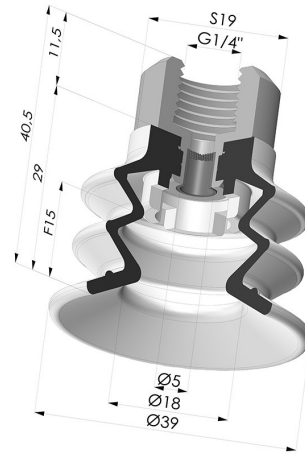

TECHNICAL INFORMATION

Range :	Suction cup
Category :	With bellows
Series :	96C
Height (in mm) :	40.5
Shape :	2.5 Bellows
Contact lip diameter :	40 mm
inner barrel diameter :	Female G1/4"
Number of bellows :	2.5 Bellows
Horizontal force :	49 N
Vertical force :	24.5 N
Arrow :	15 mm

Variants:

Variant reference:
96C 40PU F14D-4-F

- Color: Green / Yellow
- Matter: Polyurethane
- Shore Hardness: SH60 / SH30

Related products:

Bellows Suction Cup 2.5 folds Series 96C, Ø 40 mm
 Product reference: 96C 40-- A

Flexible White Filter Series FIBS Ø 29 mm
 Product reference: FIBS 96 40

Separable Female Fitting 1/4G - with Filter
 Product reference: 9MF14-4-F