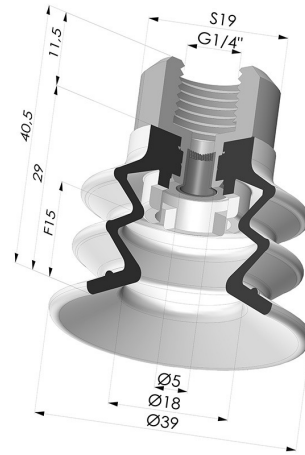

TECHNICAL INFORMATION

| | |
|--------------------------------|--------------|
| Range : | Suction cup |
| Category : | With bellows |
| Series : | 96C |
| Height (in mm) : | 40.5 |
| Shape : | 2.5 Bellows |
| Contact lip diameter : | 40 mm |
| inner barrel diameter : | Female G1/4" |
| Number of bellows : | 2.5 Bellows |
| Horizontal force : | 49 N |
| Vertical force : | 24.5 N |
| Arrow : | 15 mm |

Variants:

Variant reference:

96C 40PU F14D-4-F

- Color: Green / Yellow
- Matter: Polyurethane
- Shore Hardness: SH60 / SH30

Related products:

Bellows Suction Cup 2.5 folds Series 96C, Ø 40 mm

Product reference: 96C 40-- A

Flexible White Filter Series FIBS Ø 29 mm

Product reference: FIBS 96 40

Separable Female Fitting 1/4G - with Filter

Product reference: 9MF14-4-F