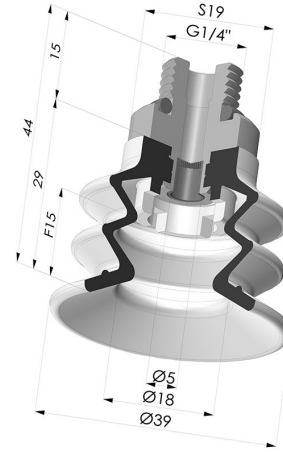

TECHNICAL INFORMATION

Range :	Suction cup
Category :	With bellows
Series :	96C
Height (in mm) :	44
Shape :	2.5 Bellows
Contact lip diameter :	40 mm
inner barrel diameter :	Male G1/4"
Number of bellows :	2.5 Bellows
Horizontal force :	49 N
Vertical force :	24.5 N
Arrow :	15 mm

Variants:

Variant reference:

96C 40PU M14D-4-F

- Color: Green / Yellow
- Matter: Polyurethane
- Shore Hardness: SH60 / SH30

Related products:

Bellows Suction Cup 2.5 folds Series 96C, Ø 40 mm
 Product reference: 96C 40-- A

Flexible White Filter Series FIBS Ø 29 mm
 Product reference: FIBS 96 40

Separable Male Fitting 1/4G - with Filter
 Product reference: 9MM14-4-F