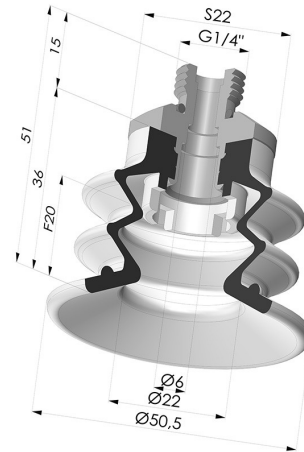

TECHNICAL INFORMATION

Range :	Suction cup
Category :	With bellows
Series :	96C
Height (in mm) :	51
Shape :	2.5 Bellows
Contact lip diameter :	50 mm
inner barrel diameter :	Male G1/4"
Number of bellows :	2.5 Bellows
Horizontal force :	78.5 N
Vertical force :	39.5 N
Arrow :	20 mm

Variants:

Variant reference:

96C 50PU 14D-2

- Color: Green / Yellow
- Matter: Polyurethane
- Shore Hardness: SH60 / SH30

Related products:

Separable Male Fitting 1/4G

Product reference: 9G14-2

Bellows Suction Cup 2.5 folds Series 96C, Ø 50 mm

Product reference: 96C 50-- A