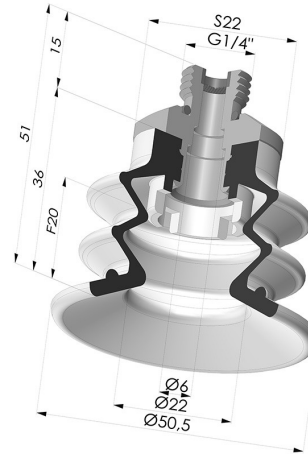

TECHNICAL INFORMATION

Range :	Suction cup
Category :	With bellows
Series :	96C
Height (in mm) :	51
Shape :	2.5 Bellows
Contact lip diameter :	50 mm
inner barrel diameter :	Male G1/4"
Number of bellows :	2.5 Bellows
Horizontal force :	78.5 N
Vertical force :	39.5 N
Arrow :	20 mm

Variants:

Variant reference:
96C 50PU 14D-2-F

- Color: Green / Yellow
- Matter: Polyurethane
- Shore Hardness: SH60 / SH30

Related products:

Separable Male Fitting 1/4G - with Filter

Product reference: 9G14-2-F

Bellows Suction Cup 2.5 folds Series 96C, Ø 50 mm

Product reference: 96C 50-- A