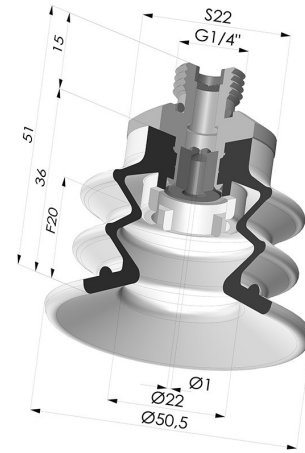

TECHNICAL INFORMATION

Range :	Suction cup
Category :	With bellows
Series :	96C
Height (in mm) :	51
Shape :	2.5 Bellows
Contact lip diameter :	50 mm
inner barrel diameter :	Male G1/4"
Number of bellows :	2.5 Bellows
Horizontal force :	78.5 N
Vertical force :	39.5 N
Arrow :	20 mm

Variants:

Variant reference:

96C 50PU 14D-2-GIC

- Color: Green / Yellow
- Matter: Polyurethane
- Shore Hardness: SH60 / SH30

Related products:

Separable Male Fitting 1/4G - with Spray Nozzle

Product reference: 9G14-2-GIC

Bellows Suction Cup 2.5 folds Series 96C, Ø 50 mm

Product reference: 96C 50-- A

Flexible White Filter Series FIBS Ø 36 mm

Product reference: FIBS 96 50