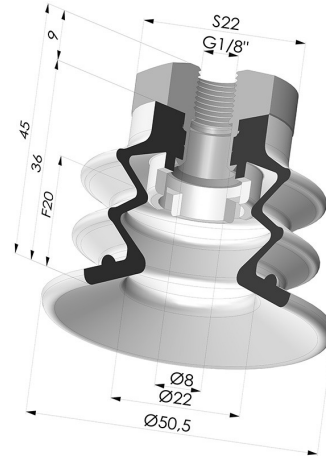

TECHNICAL INFORMATION

Range :	Suction cup
Category :	With bellows
Series :	96C
Height (in mm) :	45
Shape :	2.5 Bellows
Contact lip diameter :	50 mm
inner barrel diameter :	Female G1/8"
Number of bellows :	2.5 Bellows
Horizontal force :	78.5 N
Vertical force :	39.5 N
Arrow :	20 mm

Variants:

Variant reference:

96C 50PU 18D-2

- Color: Green / Yellow
- Matter: Polyurethane
- Shore Hardness: SH60 / SH30

Related products:

Bellows Suction Cup 2.5 folds Series 96C, Ø 50 mm
 Product reference: 96C 50-- A

Flexible White Filter Series FIBS Ø 36 mm
 Product reference: FIBS 96 50

Bellows Suction Cup 2.5 folds Series 96C, Ø 50 mm
 Product reference: 96C 50-- 18D-2