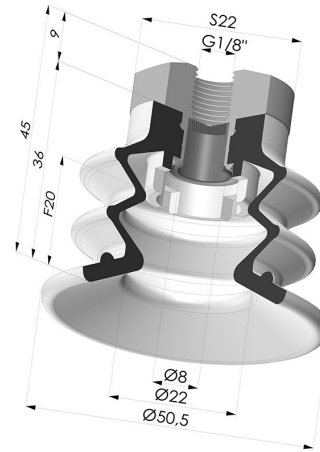

TECHNICAL INFORMATION

| | |
|--------------------------------|--------------|
| Range : | Suction cup |
| Category : | With bellows |
| Series : | 96C |
| Height (in mm) : | 45 |
| Shape : | 2.5 Bellows |
| Contact lip diameter : | 50 mm |
| inner barrel diameter : | Female G1/8" |
| Number of bellows : | 2.5 Bellows |
| Horizontal force : | 78.5 N |
| Vertical force : | 39.5 N |
| Arrow : | 20 mm |

Variants:

Variant reference:
96C 50PU 18D-2-F

- Color: Green / Yellow
- Matter: Polyurethane
- Shore Hardness: SH60 / SH30

Related products:

Separable Female Fitting 1/8G - with Filter

Product reference: 9G18-2-F

Bellows Suction Cup 2.5 folds Series 96C, Ø 50 mm

Product reference: 96C 50-- A

Flexible White Filter Series FIBS Ø 36 mm

Product reference: FIBS 96 50