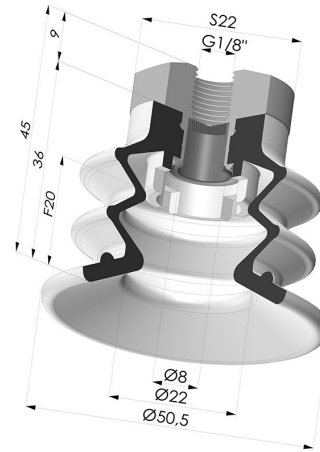

TECHNICAL INFORMATION

Range :	Suction cup
Category :	With bellows
Series :	96C
Height (in mm) :	45
Shape :	2.5 Bellows
Contact lip diameter :	50 mm
inner barrel diameter :	Female G1/8"
Number of bellows :	2.5 Bellows
Horizontal force :	78.5 N
Vertical force :	39.5 N
Arrow :	20 mm

Variants:

Variant reference:

96C 50PU 18D-2-F

- Color: Green / Yellow
- Matter: Polyurethane
- Shore Hardness: SH60 / SH30

Related products:

Separable Female Fitting 1/8G - with Filter

Product reference: 9G18-2-F

Bellows Suction Cup 2.5 folds Series 96C, Ø 50 mm

Product reference: 96C 50-- A

Flexible White Filter Series FIBS Ø 36 mm

Product reference: FIBS 96 50