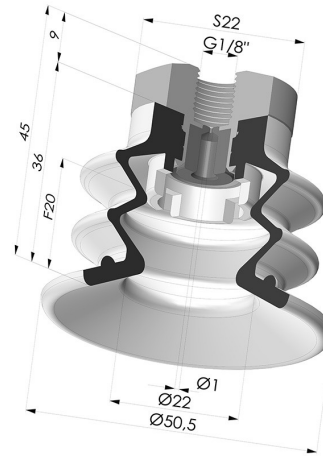

TECHNICAL INFORMATION

Range :	Suction cup
Category :	With bellows
Series :	96C
Height (in mm) :	45
Shape :	2.5 Bellows
Contact lip diameter :	50 mm
inner barrel diameter :	Female G1/8"
Number of bellows :	2.5 Bellows
Horizontal force :	78.5 N
Vertical force :	39.5 N
Arrow :	20 mm

Variants:

Variant reference:

96C 50PU 18D-2-GIC

- Color: Green / Yellow
- Matter: Polyurethane
- Shore Hardness: SH60 / SH30

Related products:

Separable Female Fitting 1/8G - with Spray Nozzle

Product reference: 9G18-2-GIC

Bellows Suction Cup 2.5 folds Series 96C, Ø 50 mm

Product reference: 96C 50-- A

Flexible White Filter Series FIBS Ø 36 mm

Product reference: FIBS 96 50