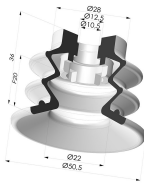

TECHNICAL INFORMATION

Range :	Suction cup
Category :	With bellows
Series :	96C
Height (in mm) :	45
Shape :	2.5 Bellows
Contact lip diameter :	50 mm
inner barrel diameter :	Female G1/8"
Number of bellows :	2.5 Bellows
Horizontal force :	78.5 N
Vertical force :	39.5 N
Arrow :	20 mm

Variants:

Variant reference:
96C 50PU 18D-2-GIC

- Color: Green / Yellow
- Matter: Polyurethane
- Shore Hardness: SH60 / SH30

Related products:

Separable Female Fitting 1/8G - with Spray Nozzle

Product reference: 9G18-2-GIC

Bellows Suction Cup 2.5 folds Series 96C, Ø 50 mm

Product reference: 96C 50-- A

Flexible White Filter Series FIBS Ø 36 mm

Product reference: FIBS 96 50