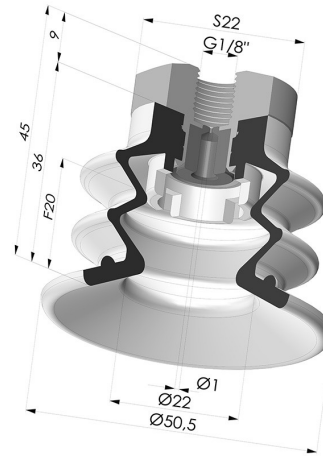

TECHNICAL INFORMATION

Range :	Suction cup
Category :	With bellows
Series :	96C
Height (in mm) :	45
Shape :	2.5 Bellows
Contact lip diameter :	50 mm
inner barrel diameter :	Female G1/8"
Number of bellows :	2.5 Bellows
Horizontal force :	78.5 N
Vertical force :	39.5 N
Arrow :	20 mm

Variants:

Variant reference:
96C 50PU 18D-2-GIC

- Color: Green / Yellow
- Matter: Polyurethane
- Shore Hardness: SH60 / SH30

Related products:

Separable Female Fitting 1/8G - with Spray Nozzle

Product reference: 9G18-2-GIC

Bellows Suction Cup 2.5 folds Series 96C, Ø 50 mm

Product reference: 96C 50-- A

Flexible White Filter Series FIBS Ø 36 mm

Product reference: FIBS 96 50