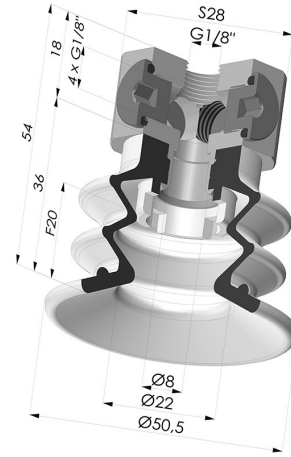

TECHNICAL INFORMATION

| | |
|--------------------------------|--------------|
| Range : | Suction cup |
| Category : | With bellows |
| Series : | 96C |
| Height (in mm) : | 54 |
| Shape : | 2.5 Bellows |
| Contact lip diameter : | 50 mm |
| inner barrel diameter : | Female G1/8" |
| Number of bellows : | 2.5 Bellows |
| Horizontal force : | 78.5 N |
| Vertical force : | 39.5 N |
| Arrow : | 20 mm |

Variants:

Variant reference:
96C 50PU 18D-3-BD

- Color: Green / Yellow
- Matter: Polyurethane
- Shore Hardness: SH60 / SH30

Related products:

Separable Female Fitting 1/8G - with 5 Outputs

Product reference: 9G18-3

Bellows Suction Cup 2.5 folds Series 96C, Ø 50 mm

Product reference: 96C 50-- A

Flexible White Filter Series FIBS Ø 36 mm

Product reference: FIBS 96 50