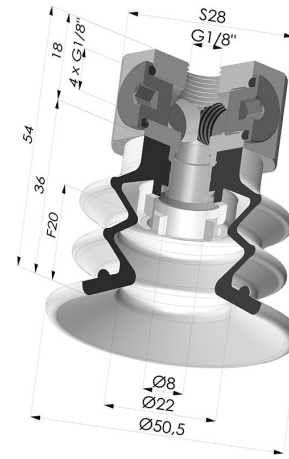

TECHNICAL INFORMATION

| | |
|--------------------------------|--------------|
| Range : | Suction cup |
| Category : | With bellows |
| Series : | 96C |
| Height (in mm) : | 54 |
| Shape : | 2.5 Bellows |
| Contact lip diameter : | 50 mm |
| inner barrel diameter : | Female G1/8" |
| Number of bellows : | 2.5 Bellows |
| Horizontal force : | 78.5 N |
| Vertical force : | 39.5 N |
| Arrow : | 20 mm |

Variants:

Variant reference:

96C 50PU 18D-3-BD

- Color: Green / Yellow
- Matter: Polyurethane
- Shore Hardness: SH60 / SH30

Related products:

Separable Female Fitting 1/8G - with 5 Outputs

Product reference: 9G18-3

Bellows Suction Cup 2.5 folds Series 96C, Ø 50 mm

Product reference: 96C 50-- A

Flexible White Filter Series FIBS Ø 36 mm

Product reference: FIBS 96 50