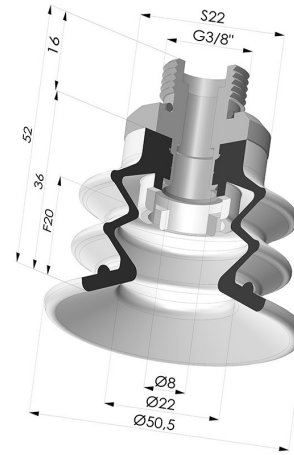

TECHNICAL INFORMATION

Range :	Suction cup
Category :	With bellows
Series :	96C
Height (in mm) :	52
Shape :	2.5 Bellows
Contact lip diameter :	50 mm
inner barrel diameter :	Male G3/8"
Number of bellows :	2.5 Bellows
Horizontal force :	78.5 N
Vertical force :	39.5 N
Arrow :	20 mm

Variants:

Variant reference:

96C 50PU 38D-2

- Color: Green / Yellow
- Matter: Polyurethane
- Shore Hardness: SH60 / SH30

Related products:

Separable Male Fitting 3/8G

Product reference: 9G38-2

Bellows Suction Cup 2.5 folds Series 96C, Ø 50 mm

Product reference: 96C 50-- A

Flexible White Filter Series FIBS Ø 36 mm

Product reference: FIBS 96 50