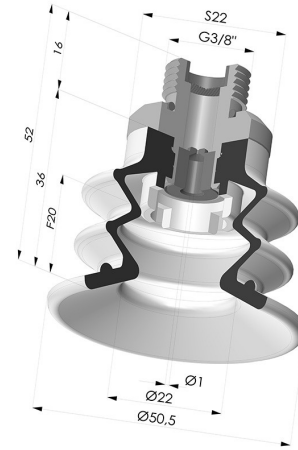

**TECHNICAL INFORMATION**

<b>Range :</b>	Suction cup
<b>Category :</b>	With bellows
<b>Series :</b>	96C
<b>Height (in mm) :</b>	52
<b>Shape :</b>	2.5 Bellows
<b>Contact lip diameter :</b>	50 mm
<b>inner barrel diameter :</b>	Male G3/8"
<b>Number of bellows :</b>	2.5 Bellows
<b>Horizontal force :</b>	78.5 N
<b>Vertical force :</b>	39.5 N
<b>Arrow :</b>	20 mm

**Variants:**

Variant reference:

**96C 50PU 38D-2-GIC**

- Color: Green / Yellow
- Matter: Polyurethane
- Shore Hardness: SH60 / SH30

**Related products:**

**Separable Male Fitting 3/8G - with Spray Nozzle**

Product reference: 9G38-2-GIC

**Bellows Suction Cup 2.5 folds Series 96C, Ø 50 mm**

Product reference: 96C 50-- A

**Flexible White Filter Series FIBS Ø 36 mm**

Product reference: FIBS 96 50