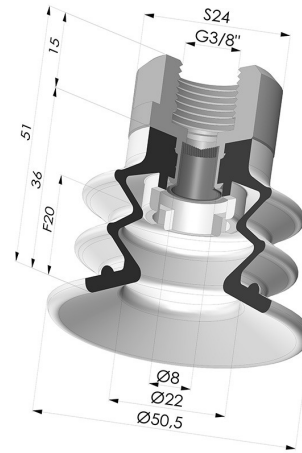

TECHNICAL INFORMATION

Range :	Suction cup
Category :	With bellows
Series :	96C
Height (in mm) :	51
Shape :	2.5 Bellows
Contact lip diameter :	50 mm
inner barrel diameter :	Male G3/8"
Number of bellows :	2.5 Bellows
Horizontal force :	78.5 N
Vertical force :	39.5 N
Arrow :	20 mm

Variants:

Variant reference:

96C 50PU F38D-4-F

- Color: Green / Yellow
- Matter: Polyurethane
- Shore Hardness: SH60 / SH30

Related products:

Bellows Suction Cup 2.5 folds Series 96C, Ø 50 mm
 Product reference: 96C 50-- A

Flexible White Filter Series FIBS Ø 36 mm
 Product reference: FIBS 96 50

Separable Female Fitting 3/8G - with Filter
 Product reference: 9GF38-4-F