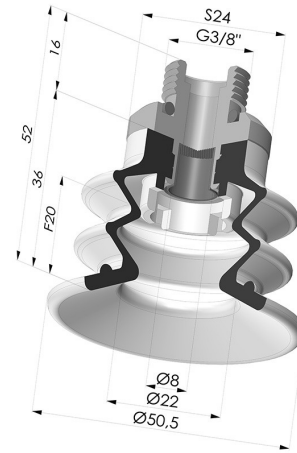

**TECHNICAL INFORMATION**

<b>Range :</b>	Suction cup
<b>Category :</b>	With bellows
<b>Series :</b>	96C
<b>Height (in mm) :</b>	52
<b>Shape :</b>	2.5 Bellows
<b>Contact lip diameter :</b>	50 mm
<b>inner barrel diameter :</b>	Male G3/8"
<b>Number of bellows :</b>	2.5 Bellows
<b>Horizontal force :</b>	78.5 N
<b>Vertical force :</b>	39.5 N
<b>Arrow :</b>	20 mm

**Variants:**

Variant reference:

**96C 50PU M38D-4-F**

- Color: Green / Yellow
- Matter: Polyurethane
- Shore Hardness: SH60 / SH30

**Related products:**

**Bellows Suction Cup 2.5 folds Series 96C, Ø 50 mm**  
 Product reference: 96C 50-- A

**Flexible White Filter Series FIBS Ø 36 mm**  
 Product reference: FIBS 96 50

**Separable Male Fitting 3/8G - with Filter**  
 Product reference: 9GM38-4-F