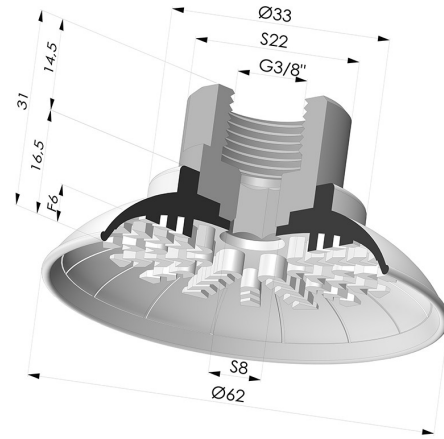

**TECHNICAL INFORMATION**

<b>Range :</b>	Suction cup
<b>Category :</b>	Plates
<b>Series :</b>	99
<b>Height (in mm) :</b>	31
<b>Shape :</b>	Plate
<b>Contact lip diameter :</b>	62 mm
<b>inner barrel diameter :</b>	Female G3/8"
<b>Number of bellows :</b>	0.5 Bellows
<b>Horizontal force :</b>	135 N
<b>Vertical force :</b>	65 N
<b>Arrow :</b>	6 mm

**Variants:**

Variant reference:  
**99A 60PU F38**

- Color: Red
- Matter: Polyurethane
- Shore Hardness: SH40

Variant reference:  
**99B 60PU F38**

- Color: Green
- Matter: Polyurethane
- Shore Hardness: SH60

**Related products:**

**Flat suction cup series 99, Ø 62 mm with fitting G3/8" male**

Product reference: 99- 60PU M38