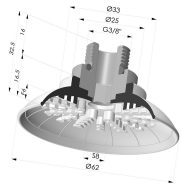

**TECHNICAL INFORMATION**

<b>Range :</b>	Suction cup
<b>Category :</b>	Plates
<b>Series :</b>	99
<b>Height (in mm) :</b>	31
<b>Shape :</b>	Plate
<b>Contact lip diameter :</b>	62 mm
<b>inner barrel diameter :</b>	Female G3/8"
<b>Number of bellows :</b>	0.5 Bellows
<b>Horizontal force :</b>	135 N
<b>Vertical force :</b>	65 N
<b>Arrow :</b>	6 mm

**Variants:**

Variant reference:  
**99A 60PU F38**

- Color: Red
- Matter: Polyurethane
- Shore Hardness: SH40

Variant reference:  
**99B 60PU F38**

- Color: Green
- Matter: Polyurethane
- Shore Hardness: SH60

**Related products:**

**Flat suction cup series 99, Ø 62 mm with fitting G3/8" male**

Product reference: 99- 60PU M38