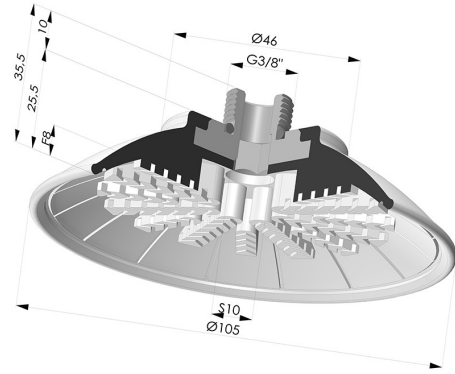

**TECHNICAL INFORMATION**

<b>Range :</b>	Suction cup
<b>Category :</b>	Plates
<b>Series :</b>	99
<b>Height (in mm) :</b>	35.5
<b>Shape :</b>	Plate
<b>Contact lip diameter :</b>	105
<b>inner barrel diameter :</b>	G3/8
<b>Number of bellows :</b>	0.5 Bellows
<b>Horizontal force :</b>	374 N
<b>Vertical force :</b>	187 N
<b>Arrow :</b>	8 mm

**Variants:**

Variant reference:

**99A 100PU M38**

- Color: Red
- Matter: Polyurethane
- Shore Hardness: SH40

Variant reference:

**99B 100PU M38**

- Color: Green
- Matter: Polyurethane
- Shore Hardness: SH60

**Related products:**

**Flat suction cup series 99, Ø 105 mm with fitting G3/8" female**

Product reference: 99- 100PU F38