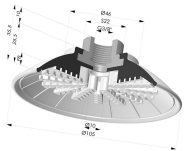

**TECHNICAL INFORMATION**

<b>Range :</b>	Suction cup
<b>Category :</b>	Plates
<b>Series :</b>	99
<b>Height (in mm) :</b>	35.5
<b>Shape :</b>	Plate
<b>Contact lip diameter :</b>	105
<b>inner barrel diameter :</b>	G3/8
<b>Number of bellows :</b>	0.5 Bellows
<b>Horizontal force :</b>	374 N
<b>Vertical force :</b>	187 N
<b>Arrow :</b>	8 mm

**Variants:**

Variant reference:

**99A 100PU M38**

- Color: Red
- Matter: Polyurethane
- Shore Hardness: SH40

Variant reference:

**99B 100PU M38**

- Color: Green
- Matter: Polyurethane
- Shore Hardness: SH60

**Related products:**

**Flat suction cup series 99, Ø 105 mm with fitting G3/8" female**

Product reference: 99- 100PU F38