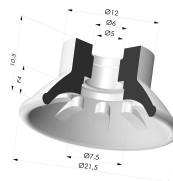

**TECHNICAL INFORMATION**

<b>Range :</b>	Suction cup
<b>Category :</b>	Plates
<b>Matter :</b>	Polyurethane
<b>Series :</b>	99
<b>Height (in mm) :</b>	16.5
<b>Shape :</b>	Plate
<b>Contact lip diameter :</b>	21.5
<b>inner barrel diameter :</b>	M5
<b>Number of bellows :</b>	0.5 Bellows
<b>Horizontal force :</b>	14 N
<b>Vertical force :</b>	7 N
<b>Arrow :</b>	4 mm

**Separable Female Fitting M5**

Product reference: 9PM5-2

**Flat suction cup series 99, Ø 21.5 mm**

Product reference: 99- 20PU A