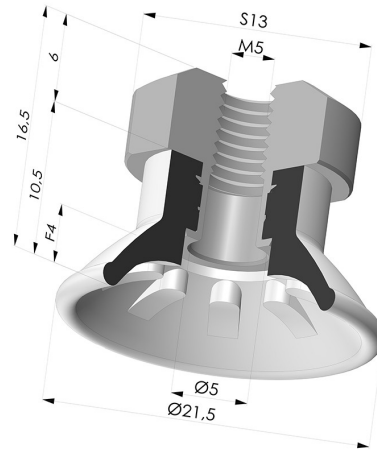

**TECHNICAL INFORMATION**

<b>Range :</b>	Suction cup
<b>Category :</b>	Plates
<b>Matter :</b>	Polyurethane
<b>Series :</b>	99
<b>Height (in mm) :</b>	16.5
<b>Shape :</b>	Plate
<b>Contact lip diameter :</b>	21.5
<b>inner barrel diameter :</b>	M5
<b>Number of bellows :</b>	0.5 Bellows
<b>Horizontal force :</b>	14 N
<b>Vertical force :</b>	7 N
<b>Arrow :</b>	4 mm

**Variants:**

Variant reference:

**99A 20PU FM5**

- Color: Red
- Matter: Polyurethane
- Shore Hardness: SH40

Variant reference:

**99B 20PU FM5**

- Color: Green
- Matter: Polyurethane
- Shore Hardness: SH60

**Related products:**

**Separable Female Fitting M5**

Product reference: 9PM5-2

**Flat suction cup series 99, Ø 21.5 mm**

Product reference: 99- 20PU A