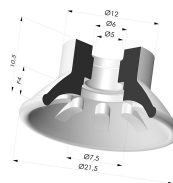

TECHNICAL INFORMATION

Range :	Suction cup
Category :	Plates
Matter :	Polyurethane
Series :	99
Height (in mm) :	16.5
Shape :	Plate
Contact lip diameter :	21.5
Contact lip diameter :	21.5
inner barrel diameter :	M5
inner barrel diameter :	M5
Number of bellows :	0.5 Bellows
Horizontal force :	14 N
Vertical force :	7 N
Arrow :	4 mm

Related products:

Separable Female Fitting M5 - with Filter
 Product reference: 9PM5-2-F

Flat suction cup series 99, Ø 21.5 mm
 Product reference: 99- 20PU A