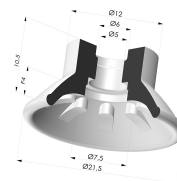

**TECHNICAL INFORMATION**

<b>Range :</b>	Suction cup
<b>Category :</b>	Plates
<b>Matter :</b>	Polyurethane
<b>Series :</b>	99
<b>Height (in mm) :</b>	16.5
<b>Shape :</b>	Plate
<b>Contact lip diameter :</b>	21.5
<b>Contact lip diameter :</b>	21.5
<b>inner barrel diameter :</b>	M5
<b>inner barrel diameter :</b>	M5
<b>Number of bellows :</b>	0.5 Bellows
<b>Horizontal force :</b>	14 N
<b>Vertical force :</b>	7 N
<b>Arrow :</b>	4 mm

**Related products:**

**Separable Female Fitting M5 - with Filter**

Product reference: 9PM5-2-F

**Flat suction cup series 99, Ø 21.5 mm**

Product reference: 99- 20PU A