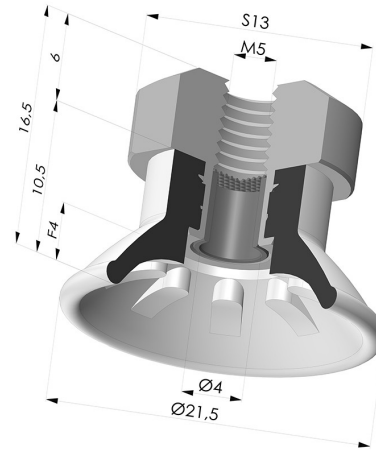

TECHNICAL INFORMATION

Range :	Suction cup
Category :	Plates
Matter :	Polyurethane
Series :	99
Height (in mm) :	16.5
Shape :	Plate
Contact lip diameter :	21.5
Contact lip diameter :	21.5
inner barrel diameter :	M5
inner barrel diameter :	M5
Number of bellows :	0.5 Bellows
Horizontal force :	14 N
Vertical force :	7 N
Arrow :	4 mm

Variants:

- Variant reference:
99B 20PU FM5F
- Color: Green
 - Matter: Polyurethane
 - Shore Hardness: SH60

- Variant reference:
99A 20PU FM5F
- Color: Red
 - Matter: Polyurethane
 - Shore Hardness: SH40

Related products:

Separable Female Fitting M5 - with Filter
 Product reference: 9PM5-2-F

Flat suction cup series 99, Ø 21.5 mm
 Product reference: 99- 20PU A