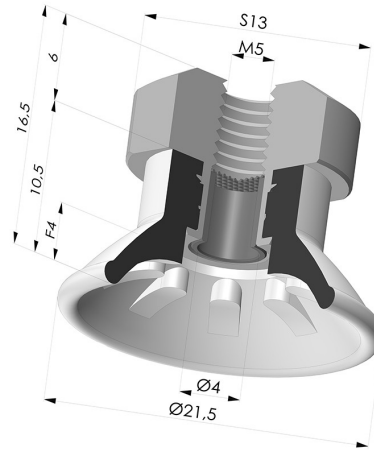

**TECHNICAL INFORMATION**

<b>Range :</b>	Suction cup
<b>Category :</b>	Plates
<b>Matter :</b>	Polyurethane
<b>Series :</b>	99
<b>Height (in mm) :</b>	16.5
<b>Shape :</b>	Plate
<b>Contact lip diameter :</b>	21.5
<b>Contact lip diameter :</b>	21.5
<b>inner barrel diameter :</b>	M5
<b>inner barrel diameter :</b>	M5
<b>Number of bellows :</b>	0.5 Bellows
<b>Horizontal force :</b>	14 N
<b>Vertical force :</b>	7 N
<b>Arrow :</b>	4 mm

**Variants:**

Variant reference:  
**99B 20PU FM5F**

- Color: Green
- Matter: Polyurethane
- Shore Hardness: SH60

Variant reference:  
**99A 20PU FM5F**

- Color: Red
- Matter: Polyurethane
- Shore Hardness: SH40

**Related products:**

**Separable Female Fitting M5 - with Filter**

Product reference: 9PM5-2-F

**Flat suction cup series 99, Ø 21.5 mm**

Product reference: 99- 20PU A