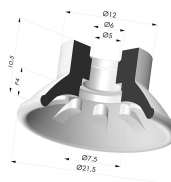

**FM5GIC**

Flat suction cup series 99, Ø 21.5 mm with fitting female M5, filter and nozzle

**TECHNICAL INFORMATION**

<b>Range :</b>	Suction cup
<b>Category :</b>	Plates
<b>Matter :</b>	Polyurethane
<b>Series :</b>	99
<b>Height (in mm) :</b>	16.5
<b>Shape :</b>	Plate
<b>Contact lip diameter :</b>	21.5
<b>inner barrel diameter :</b>	M5
<b>Number of bellows :</b>	0.5 Bellows
<b>Horizontal force :</b>	14 N
<b>Vertical force :</b>	7 N
<b>Arrow :</b>	4mm

**Variants:**

Variant reference:  
**99A 20PU FM5GIC**

- Color: Red
- Shore Hardness: SH40

Variant reference:  
**99B 20PU FM5GIC**

- Color: Green
- Shore Hardness: SH60

**Related products:**

**Separable Female Fitting M5 - with Spray Nozzle**

Product reference: 9PM5-2-GIC

**Flat suction cup series 99, Ø 21.5 mm**

Product reference: 99- 20PU A