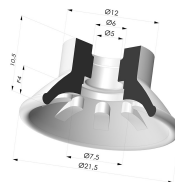

FM5GIC

Flat suction cup series 99, Ø 21.5 mm with fitting female M5, filter and nozzle

TECHNICAL INFORMATION

Range :	Suction cup
Category :	Plates
Matter :	Polyurethane
Series :	99
Height (in mm) :	16.5
Shape :	Plate
Contact lip diameter :	21.5
inner barrel diameter :	M5
Number of bellows :	0.5 Bellows
Horizontal force :	14 N
Vertical force :	7 N
Arrow :	4mm

Variants:

Variant reference:
99A 20PU FM5GIC

- Color: Red
- Shore Hardness: SH40

Variant reference:
99B 20PU FM5GIC

- Color: Green
- Shore Hardness: SH60

Related products:

Separable Female Fitting M5 - with Spray Nozzle

Product reference: 9PM5-2-GIC

Flat suction cup series 99, Ø 21.5 mm

Product reference: 99- 20PU A