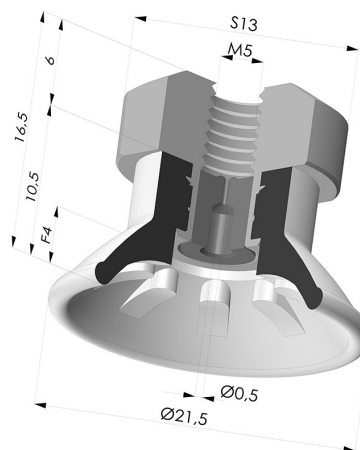

**FM5GIC**

Flat suction cup series 99, Ø 21.5 mm with fitting female M5, filter and nozzle

**TECHNICAL INFORMATION**

<b>Range :</b>	Suction cup
<b>Category :</b>	Plates
<b>Matter :</b>	Polyurethane
<b>Series :</b>	99
<b>Height (in mm) :</b>	16.5
<b>Shape :</b>	Plate
<b>Contact lip diameter :</b>	21.5
<b>inner barrel diameter :</b>	M5
<b>Number of bellows :</b>	0.5 Bellows
<b>Horizontal force :</b>	14 N
<b>Vertical force :</b>	7 N
<b>Arrow :</b>	4mm

**Variants:**

Variant reference:  
**99A 20PU FM5GIC**

- Color: Red
- Shore Hardness: SH40

Variant reference:  
**99B 20PU FM5GIC**

- Color: Green
- Shore Hardness: SH60

**Related products:**

**Separable Female Fitting M5 - with Spray Nozzle**

Product reference: 9PM5-2-GIC

**Flat suction cup series 99, Ø 21.5 mm**

Product reference: 99- 20PU A