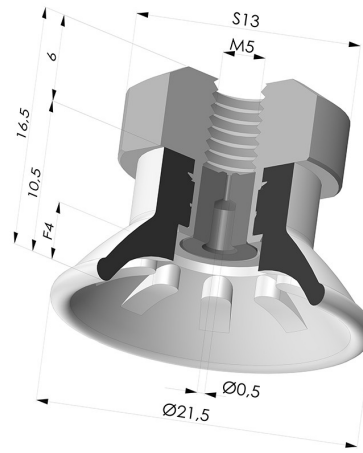

FM5GIC

Flat suction cup series 99, Ø 21.5 mm with fitting female M5, filter and nozzle

TECHNICAL INFORMATION

Range :	Suction cup
Category :	Plates
Matter :	Polyurethane
Series :	99
Height (in mm) :	16.5
Shape :	Plate
Contact lip diameter :	21.5
inner barrel diameter :	M5
Number of bellows :	0.5 Bellows
Horizontal force :	14 N
Vertical force :	7 N
Arrow :	4mm

Variants:

Variant reference:
99A 20PU FM5GIC

- Color: Red
- Shore Hardness: SH40

Variant reference:
99B 20PU FM5GIC

- Color: Green
- Shore Hardness: SH60

Related products:

Separable Female Fitting M5 - with Spray Nozzle

Product reference: 9PM5-2-GIC

Flat suction cup series 99, Ø 21.5 mm

Product reference: 99- 20PU A