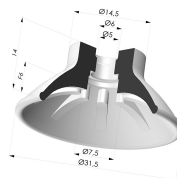

**TECHNICAL INFORMATION**

<b>Range :</b>	Suction cup
<b>Category :</b>	Plates
<b>Matter :</b>	Polyurethane
<b>Series :</b>	99
<b>Height (in mm) :</b>	20
<b>Shape :</b>	Plate
<b>Contact lip diameter :</b>	31.5
<b>inner barrel diameter :</b>	M5
<b>Number of bellows :</b>	0.5 Bellows
<b>Horizontal force :</b>	32 N
<b>Vertical force :</b>	16 N
<b>Arrow :</b>	6 mm

**Variants:**

Variant reference:

**99A 30PU FM5**

- Color: Red
- Matter: Polyurethane
- Shore Hardness: SH40

Variant reference:

**99B 30PU FM5**

- Color: Green
- Matter: Polyurethane
- Shore Hardness: SH60

**Related products:**

**Separable Female Fitting M5**

Product reference: 9PM5-2

**Flat suction cup series 99, Ø 31.5 mm**

Product reference: 99- 30PU A