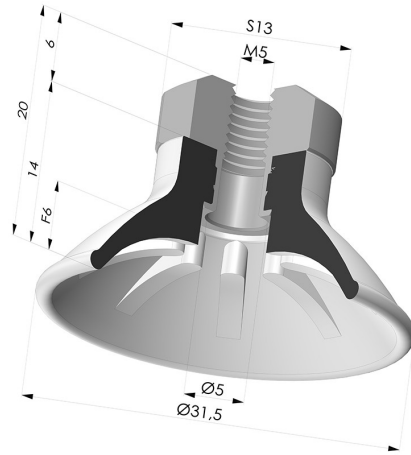

**TECHNICAL INFORMATION**

<b>Range :</b>	Suction cup
<b>Category :</b>	Plates
<b>Matter :</b>	Polyurethane
<b>Series :</b>	99
<b>Height (in mm) :</b>	20
<b>Shape :</b>	Plate
<b>Contact lip diameter :</b>	31.5
<b>inner barrel diameter :</b>	M5
<b>Number of bellows :</b>	0.5 Bellows
<b>Horizontal force :</b>	32 N
<b>Vertical force :</b>	16 N
<b>Arrow :</b>	6 mm

**Variants:**

Variant reference:

**99A 30PU FM5**

- Color: Red
- Matter: Polyurethane
- Shore Hardness: SH40

Variant reference:

**99B 30PU FM5**

- Color: Green
- Matter: Polyurethane
- Shore Hardness: SH60

**Related products:**

**Separable Female Fitting M5**

Product reference: 9PM5-2

**Flat suction cup series 99, Ø 31.5 mm**

Product reference: 99- 30PU A