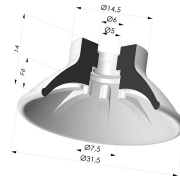

**TECHNICAL INFORMATION**

<b>Range :</b>	Suction cup
<b>Category :</b>	Plates
<b>Series :</b>	99
<b>Height (in mm) :</b>	20
<b>Shape :</b>	Plate
<b>Contact lip diameter :</b>	31.5
<b>inner barrel diameter :</b>	M5
<b>Number of bellows :</b>	0.5 Bellows
<b>Horizontal force :</b>	32 N
<b>Vertical force :</b>	16 N
<b>Arrow :</b>	6 mm

**Related products:**

**Separable Female Fitting M5 - with Filter**

Product reference: 9PM5-2-F

**Flat suction cup series 99, Ø 31.5 mm**

Product reference: 99- 30PU A