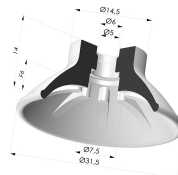

TECHNICAL INFORMATION

Range :	Suction cup
Category :	Plates
Series :	99
Height (in mm) :	20
Shape :	Plate
Contact lip diameter :	31.5
inner barrel diameter :	M5
Number of bellows :	0.5 Bellows
Horizontal force :	32 N
Vertical force :	16 N
Arrow :	6 mm

Variants:

Variant reference:

99A 30PU FM5F

- Color: Red
- Matter: Polyurethane
- Shore Hardness: SH40

Variant reference:

99B 30PU FM5F

- Color: Green
- Matter: Polyurethane
- Shore Hardness: SH60

Related products:

Separable Female Fitting M5 - with Filter

Product reference: 9PM5-2-F

Flat suction cup series 99, Ø 31.5 mm

Product reference: 99- 30PU A