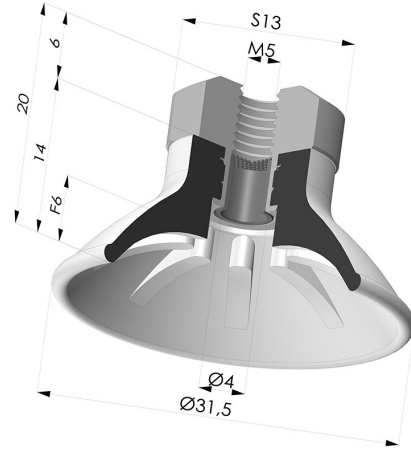

**TECHNICAL INFORMATION**

<b>Range :</b>	Suction cup
<b>Category :</b>	Plates
<b>Series :</b>	99
<b>Height (in mm) :</b>	20
<b>Shape :</b>	Plate
<b>Contact lip diameter :</b>	31.5
<b>inner barrel diameter :</b>	M5
<b>Number of bellows :</b>	0.5 Bellows
<b>Horizontal force :</b>	32 N
<b>Vertical force :</b>	16 N
<b>Arrow :</b>	6 mm

**Variants:**

Variant reference:

**99A 30PU FM5F**

- Color: Red
- Matter: Polyurethane
- Shore Hardness: SH40

Variant reference:

**99B 30PU FM5F**

- Color: Green
- Matter: Polyurethane
- Shore Hardness: SH60

**Related products:**

**Separable Female Fitting M5 - with Filter**

Product reference: 9PM5-2-F

**Flat suction cup series 99, Ø 31.5 mm**

Product reference: 99- 30PU A