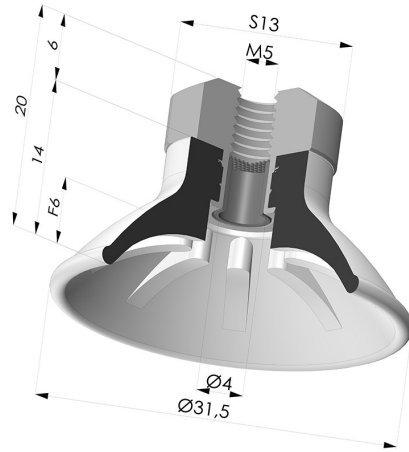

TECHNICAL INFORMATION

Range :	Suction cup
Category :	Plates
Series :	99
Height (in mm) :	20
Shape :	Plate
Contact lip diameter :	31.5
inner barrel diameter :	M5
Number of bellows :	0.5 Bellows
Horizontal force :	32 N
Vertical force :	16 N
Arrow :	6 mm

Variants:

Variant reference:

99A 30PU FM5F

- Color: Red
- Matter: Polyurethane
- Shore Hardness: SH40

Variant reference:

99B 30PU FM5F

- Color: Green
- Matter: Polyurethane
- Shore Hardness: SH60

Related products:

Separable Female Fitting M5 - with Filter

Product reference: 9PM5-2-F

Flat suction cup series 99, Ø 31.5 mm

Product reference: 99- 30PU A