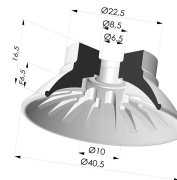

TECHNICAL INFORMATION

Range :	Suction cup
Category :	Plates
Series :	99
Height (in mm) :	28
Shape :	Plate
Contact lip diameter :	40.5 mm
inner barrel diameter :	Female G1/4"
Number of bellows :	0.5 Bellows
Horizontal force :	54 N
Vertical force :	27 N
Arrow :	6.5 mm

Variants:

Variant reference:
99A 40PU F14D-4-F

- Color: Red
- Matter: Polyurethane
- Shore Hardness: SH40

Variant reference:
99B 40PU F14D-4-F

- Color: Green
- Matter: Polyurethane
- Shore Hardness: SH60

Related products:

Separable Female Fitting 1/4G - with Filter

Product reference: 9MF14-4-F

Flat suction cup series 99, Ø 40.5 mm

Product reference: 99- 40PU A