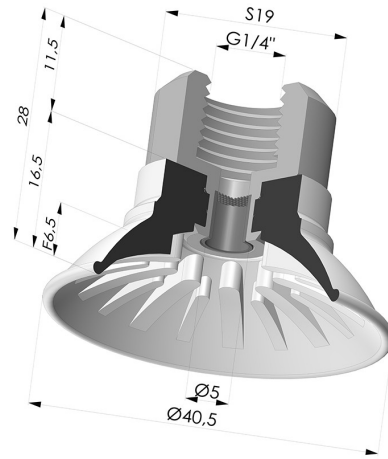

TECHNICAL INFORMATION

Range :	Suction cup
Category :	Plates
Series :	99
Height (in mm) :	28
Shape :	Plate
Contact lip diameter :	40.5 mm
inner barrel diameter :	Female G1/4"
Number of bellows :	0.5 Bellows
Horizontal force :	54 N
Vertical force :	27 N
Arrow :	6.5 mm

Variants:

Variant reference:
99A 40PU F14D-4-F

- Color: Red
- Matter: Polyurethane
- Shore Hardness: SH40

Variant reference:
99B 40PU F14D-4-F

- Color: Green
- Matter: Polyurethane
- Shore Hardness: SH60

Related products:

Separable Female Fitting 1/4G - with Filter

Product reference: 9MF14-4-F

Flat suction cup series 99, Ø 40.5 mm

Product reference: 99- 40PU A