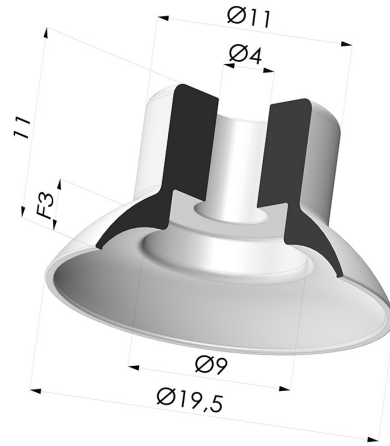

TECHNICAL INFORMATION

Range :	Suction cup
Category :	Plates
Series :	7
Height (in mm) :	11
Shape :	Plate
Contact lip diameter :	20 mm
Top diameter :	4 mm
inner barrel diameter :	4 mm
Number of bellows :	0.5 Bellows
Horizontal force :	13 N
Vertical force :	6.5 N
Arrow :	3 mm

Variants:

Variant reference:

70B 20SLT A

- Color: Translucent
- CE food certified
- Matter: Silicone
- Shore Hardness: SH40

Variant reference:

70B 20NI A

- Color: Black
- Matter: Nitrile
- Shore Hardness: SH50

Related products:

Adaptor - Female 1/8G - Female M5

Product reference: F18F5

Adaptor - Male 1/8G - Female M5

Product reference: M18F5

Screw M5 - Head Ø 8 mm - L 9 mm

Product reference: M5M15