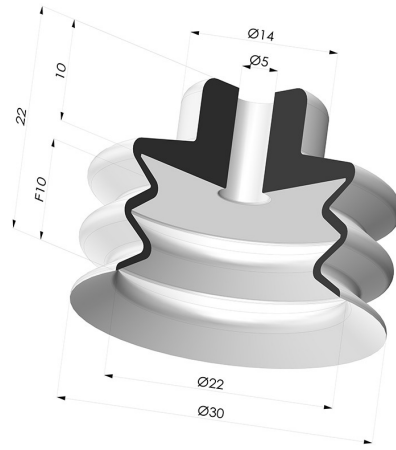

TECHNICAL INFORMATION

Range :	Suction cup
Category :	With bellows
Series :	AR VF
Height (in mm) :	22
Shape :	2.5 Bellows
Contact lip diameter :	30 mm
Top diameter :	4.8 mm
inner barrel diameter :	5 mm
Number of bellows :	2.5 Bellows
Horizontal force :	32 N
Vertical force :	16 N
Volume :	25.1 cm ³
Mass :	4.60 g
Arrow :	10 mm

Variants:

Variant reference:

AR VF 30SLT A

- Color: Translucent
- CE food certified
- Matter: Silicone
- Shore Hardness: SH60

Related products:

**Separable Female Fitting
G1/4"**
 Product reference: B

**Separable Male Fitting
G1/4"**
 Product reference: C

**Separable Female Fitting
G1/8"**
 Product reference: F

**Separable Male Fitting
G1/8"**
 Product reference: G