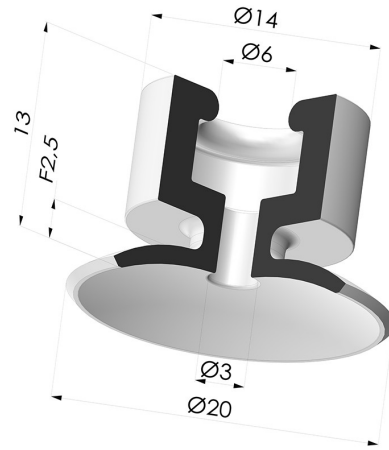

**TECHNICAL INFORMATION**

|                                |             |
|--------------------------------|-------------|
| <b>Range :</b>                 | Suction cup |
| <b>Category :</b>              | Plates      |
| <b>Series :</b>                | 7PH         |
| <b>Height (in mm) :</b>        | 13          |
| <b>Shape :</b>                 | Plate       |
| <b>Contact lip diameter :</b>  | 20 mm       |
| <b>Top diameter :</b>          | 6 mm        |
| <b>inner barrel diameter :</b> | 6 mm        |
| <b>Number of bellows :</b>     | 0.5 Bellows |
| <b>Horizontal force :</b>      | 13 N        |
| <b>Vertical force :</b>        | 7.5 N       |
| <b>Arrow :</b>                 | 2.5 mm      |

**Variants:**

Variant reference:

**7PH 20NRR A**

- Color: Red
- Matter: Natural rubber
- Shore Hardness: SH60

**Related products:**

**Separable Male Fitting G1/8"**

Product reference: 9P18