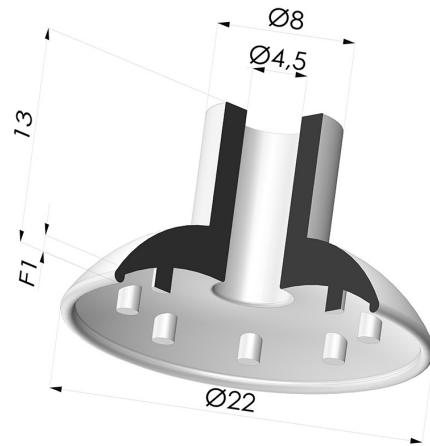

TECHNICAL INFORMATION

Range :	Suction cup
Category :	Plates
Series :	7
Height (in mm) :	13
Shape :	Plate
Contact lip diameter :	21.7 mm
Top diameter :	8 mm
inner barrel diameter :	4.5 mm
Number of bellows :	0.5 Bellows
Horizontal force :	15.5 N
Vertical force :	7.5 N
Arrow :	1 mm

Variants:

Variant reference:

72 23SLB A

- Color: White
- FDA and CE food-grade certified
- Matter: Silicone
- Shore Hardness: SH40

Related products:

Separable Male Fitting M5

Product reference: 9MM5